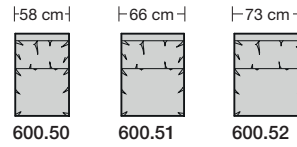

Produktumfang / Product range / Gamme des produits / Productomvang

600.755 L/R

ST 53 cm = 205 x 88 cm

ST 58 cm = 205 x 93 cm

ST 62 cm = 205 x 97 cm

ST 53 cm = 225 x 88 cm

ST 58 cm = 225 x 93 cm

ST 62 cm = 225 x 97 cm

Sitztiefe, Sitzhöhe, Armlehne und Kissenführung bitte bei der Bestellung unbedingt angeben.

Important - Specify seat depth, seat height, armrest and seat cushion in your order.

Veillez absolument indiquer à la commande la profondeur de siège, hauteur de siège, d'accoudoir et le modèle de coussin.

Gelieve de zittedpte, zithoogte, zijkant en kussenuitvoering bij de bestelling te vermelden.