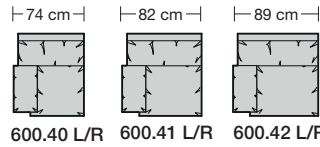

Produktumfang / Product range / Gamme des produits / Productomvang

600.755 L/R

ST 53 cm = 205 x 88 cm

ST 58 cm = 205 x 93 cm

ST 62 cm = 205 x 97 cm

ST 53 cm = 225 x 88 cm

ST 58 cm = 225 x 93 cm

ST 62 cm = 225 x 97 cm

Sitztiefe, Sitzhöhe, Armlehne und Kissenführung bitte bei der Bestellung unbedingt angeben.

Important - Specify seat depth, seat height, armrest and seat cushion in your order.

Veillez absolument indiquer à la commande la profondeur de siège, hauteur de siège, d'accoudoir et le modèle de coussin.

Gelieve de zittedpte, zithoogte, zijkant en kussenuitvoering bij de bestelling te vermelden.