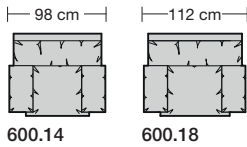

Produktumfang / Product range / Gamme des produits / Productomvang